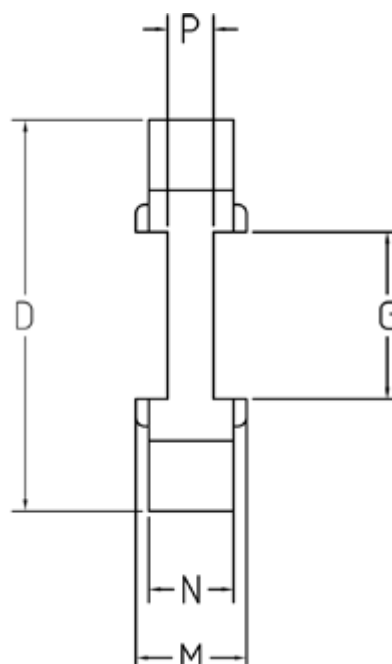

Article number: 333501401

Description: Element Klonex ES 24/28
Yellow Spder 92Sh A

Measures

D = 30

G = 10,5

M = 13

N = 10

P = 2.0